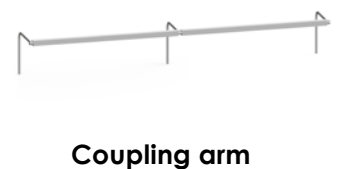

Special option touch dimmer	Article number

50TD01LD24